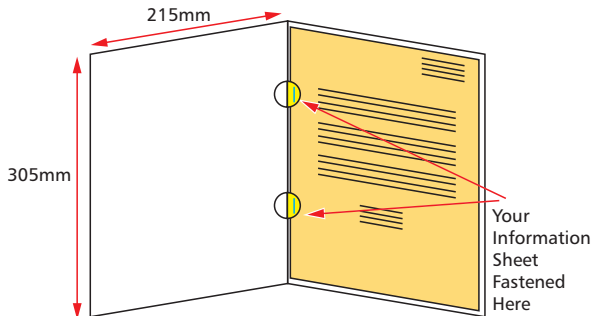

Folder Covers

The way to present your companies information which offers both a professional and cost effective solution to marketing. Simply insert your printed sheets into the folder cover, apply two staples and information is presented in a simple book format.

Folder Covers - are printed full colour single or double sided on 300gsm white gloss card. A gloss laminate coating can be applied to the surface to add extra protection and a gloss quality feel. The sheets are then die cut and creased to form the final folder.

All prices are plus VAT

Pocket Folders

The traditional way to present your companies information.

Easy make up, insert all your companies price lists and leaflets into the pocket provided.

Pocket Folders - are printed full colour single or double sided on 350gsm white gloss card. A gloss laminate coating can be applied to the surface to add extra protection and an extra gloss quality feel. The sheets are then die cut and creased, supplied flat ready to form the final finished folder.