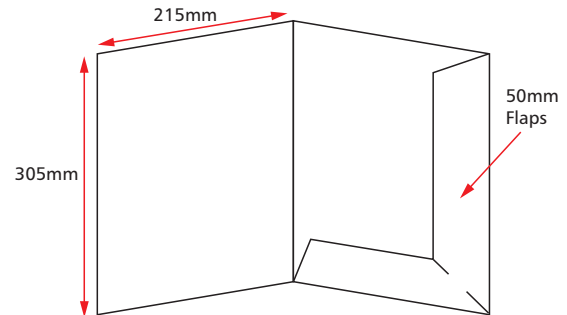

Folder Covers - are printed full colour single or double sided on 300gsm white gloss card. A gloss laminate coating can be applied to the surface to add extra protection and a gloss quality feel. The sheets are then die cut and creased to form the final folder.

All prices are plus VAT

Pocket Folders

The traditional way to present your companies information.

Easy make up, insert all your companies price lists and leaflets into the pocket provided.

Pocket Folders - are printed full colour single or double sided on 350gsm white gloss card. A gloss laminate coating can be applied to the surface to add extra protection and an extra gloss quality feel. The sheets are then die cut and creased, supplied flat ready to form the final finished folder.